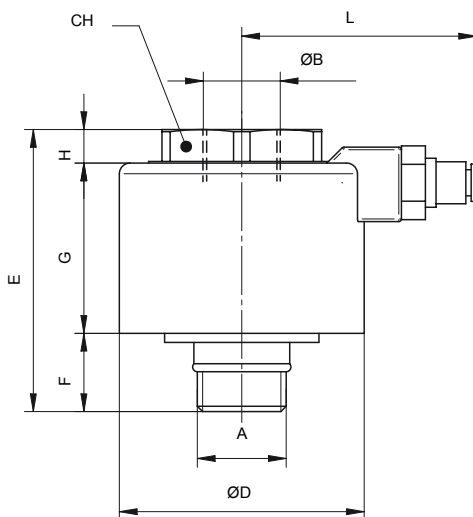

## Pneumatic Blocking Valve

### Technical information

|                           |   |
|---------------------------|---|
| <b>Pressure range:</b>    | Max. 10 bar (one-way)<br>Max. 8 bar (blocked)                   |
| <b>Control pressure:</b>  | 4.5 bar (one-way)<br>2 bar (blocked)                            |
| <b>Temperature range:</b> | -10°C...+80°C   |
| <b>Materials:</b>         | Brass with zamak coating  |
| <b>Operating medium:</b>  | 5 micron filtered, lubricated or non-lubricated compressed air. |

| Symbol   | Description  | Ports | Order code     |
|--|--|-------|----------------|
|   | Blocking valve (spring return condition one-way) 4mm push-in tube connection | G1/8  | <b>V718800</b> |
|  | Blocking valve (spring return condition one-way) 4mm push-in tube connection | G1/4  | <b>V714400</b> |
|  | Blocking valve (spring return condition one-way) 4mm push-in tube connection | G3/8  | <b>V713300</b> |
|  | Blocking valve (spring return condition one-way) 4mm push-in tube connection | G1/2  | <b>V712201</b> |
|  | Blocking valve (spring return condition blocked) 4mm push-in tube connection | G1/8  | <b>V618800</b> |
|  | Blocking valve (spring return condition blocked) 4mm push-in tube connection | G1/4  | <b>V614400</b> |
|  | Blocking valve (spring return condition blocked) 4mm push-in tube connection | G3/8  | <b>V613300</b> |
|  | Blocking valve (spring return condition blocked) 4mm push-in tube connection | G1/2  | <b>V612201</b> |

### Dimensional drawings

| A   | B   | D  | E  | F  |
|-----|-----|----|----|----|
| 1/8 | 1/8 | 30 | 30 | 9  |
| 1/4 | 1/4 | 36 | 38 | 12 |
| 3/8 | 3/8 | 46 | 47 | 14 |
| 1/2 | 1/2 | 46 | 56 | 23 |

| G  | H  | L  | CH | Q (NI/min) |
|----|----|----|----|------------|
| 21 | 6  | 29 | 17 | 800        |
| 26 | 6  | 33 | 22 | 1900       |
| 33 | 6  | 36 | 30 | 2500       |
| 33 | 14 | 36 | 30 | 2500       |