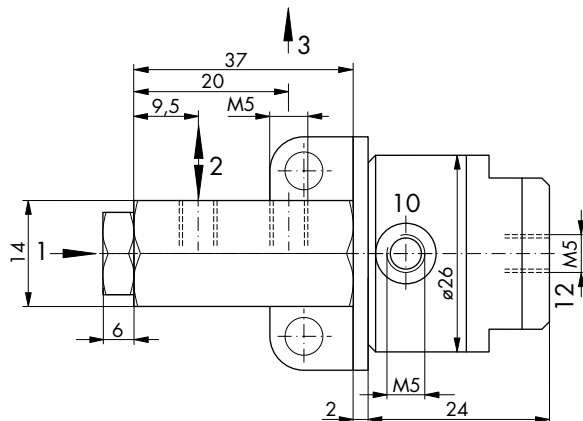

Dimensional drawings

Impulse Automation Limited
United Kingdom
Company Registration 665193