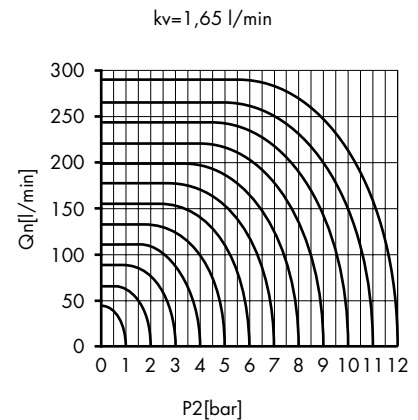

Dimensional drawings

Impulse Automation Limited
United Kingdom
Company Registration 665193