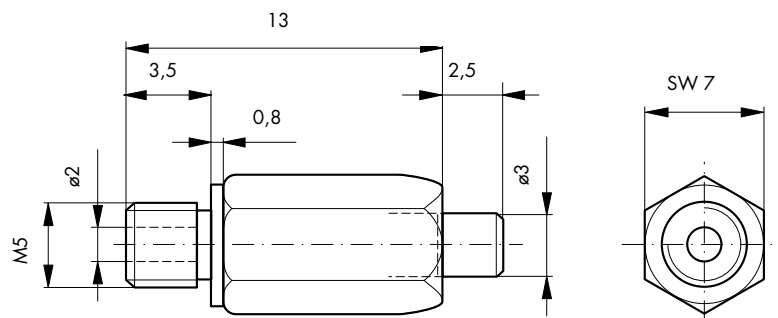

Dimensional drawings

Impulse Automation Limited
United Kingdom
Company Registration 665193