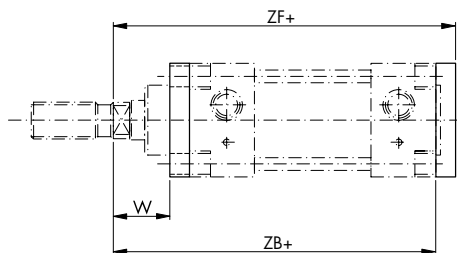

CNOMO Cylinder Mountings

Male Trunnion

Code	∅	CS	CD	L	MR	XD
16.002.07	125	70	25	30	25	238
16.002.08	160	90	30	35	30	285
16.002.09	200	90	30	35	30	285

Includes fixing bolts.

Not for use with through rod version cylinders.

Mounting Bracket

Code	∅	AH	TR	AB	AO	SA	XA
16.005.07	125	90	100	18	16	249	244
16.005.08	160	115	130	22	18	304	292
16.005.09	200	135	170	22	28	304	292

Includes fixing bolts
(One bracket supplied).

Mounting Plate

Code	∅	W	R	FP	TF	UF	AR	ZF	ZB
16.006.07	125	31	110	18	180	205	140	208	192
16.006.08	160	30	140	22	228	260	180	250	230
16.006.09	200	30	175	22	228	300	220	250	230

Includes fixing bolts
(One plate supplied).