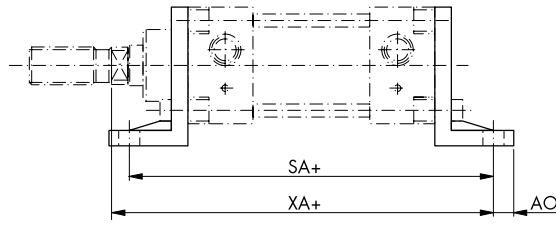

CNOMO Cylinder Mountings

Male Trunnion

Code	∅	CS	CD	L	MR	XD
16.002.07	125	70	25	30	25	238
16.002.08	160	90	30	35	30	285
16.002.09	200	90	30	35	30	285

Includes fixing bolts.

Not for use with through rod version cylinders.

Mounting Bracket

Code	∅	AH	TR	AB	AO	SA	XA
16.005.07	125	90	100	18	16	249	244
16.005.08	160	115	130	22	18	304	292
16.005.09	200	135	170	22	28	304	292

Includes fixing bolts
(One bracket supplied).

Mounting Plate

Code	∅	W	R	FP	TF	UF	AR	ZF	ZB
16.006.07	125	31	110	18	180	205	140	208	192
16.006.08	160	30	140	22	228	260	180	250	230
16.006.09	200	30	175	22	228	300	220	250	230

Includes fixing bolts
(One plate supplied).