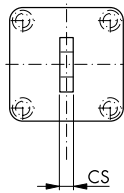

CNOMO Cylinder Mountings

Male Trunnion

Code	∅	CS	CD	L	MR	XD
16.002.07	125	70	25	30	25	238
16.002.08	160	90	30	35	30	285
16.002.09	200	90	30	35	30	285

Includes fixing bolts.

Not for use with through rod version cylinders.

Mounting Bracket

Code	∅	AH	TR	AB	AO	SA	XA
16.005.07	125	90	100	18	16	249	244
16.005.08	160	115	130	22	18	304	292
16.005.09	200	135	170	22	28	304	292

Includes fixing bolts
(One bracket supplied).

Mounting Plate

Code	∅	W	R	FP	TF	UF	AR	ZF	ZB
16.006.07	125	31	110	18	180	205	140	208	192
16.006.08	160	30	140	22	228	260	180	250	230
16.006.09	200	30	175	22	228	300	220	250	230

Includes fixing bolts
(One plate supplied).