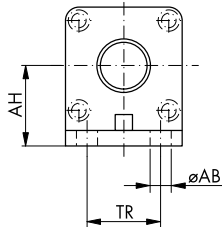

CNOMO Cylinder Mountings

Male Trunnion

Code	∅	CS	CD	L	MR	XD
16.002.07	125	70	25	30	25	238
16.002.08	160	90	30	35	30	285
16.002.09	200	90	30	35	30	285

Includes fixing bolts.

Not for use with through rod version cylinders.

Mounting Bracket

Code	∅	AH	TR	AB	AO	SA	XA
16.005.07	125	90	100	18	16	249	244
16.005.08	160	115	130	22	18	304	292
16.005.09	200	135	170	22	28	304	292

Includes fixing bolts
(One bracket supplied).

Mounting Plate

Code	∅	W	R	FP	TF	UF	AR	ZF	ZB
16.006.07	125	31	110	18	180	205	140	208	192
16.006.08	160	30	140	22	228	260	180	250	230
16.006.09	200	30	175	22	228	300	220	250	230

Includes fixing bolts
(One plate supplied).