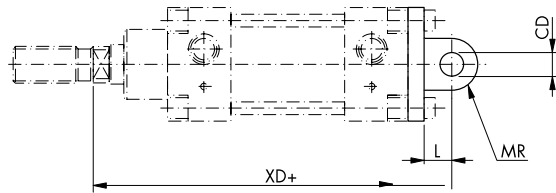

CNOMO Cylinder Mountings

Male Trunnion

Code	∅	CS	CD	L	MR	XD
16.002.07	125	70	25	30	25	238
16.002.08	160	90	30	35	30	285
16.002.09	200	90	30	35	30	285

Includes fixing bolts.

Not for use with through rod version cylinders.

Mounting Bracket

Code	∅	AH	TR	AB	AO	SA	XA
16.005.07	125	90	100	18	16	249	244
16.005.08	160	115	130	22	18	304	292
16.005.09	200	135	170	22	28	304	292

Includes fixing bolts
(One bracket supplied).

Mounting Plate

Code	∅	W	R	FP	TF	UF	AR	ZF	ZB
16.006.07	125	31	110	18	180	205	140	208	192
16.006.08	160	30	140	22	228	260	180	250	230
16.006.09	200	30	175	22	228	300	220	250	230

Includes fixing bolts
(One plate supplied).