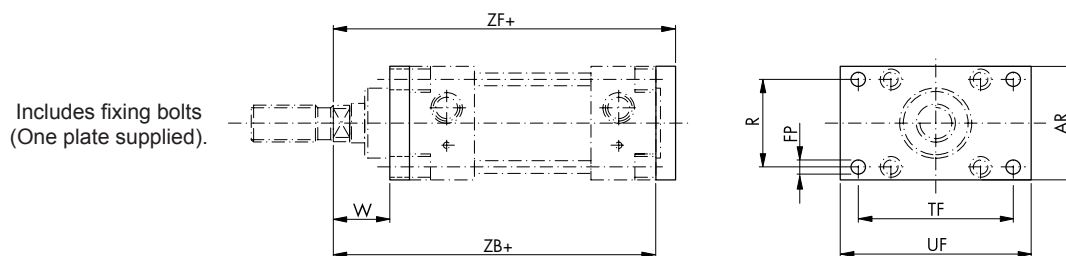

Impulse Automation Limited
United Kingdom
Company Registration 665193